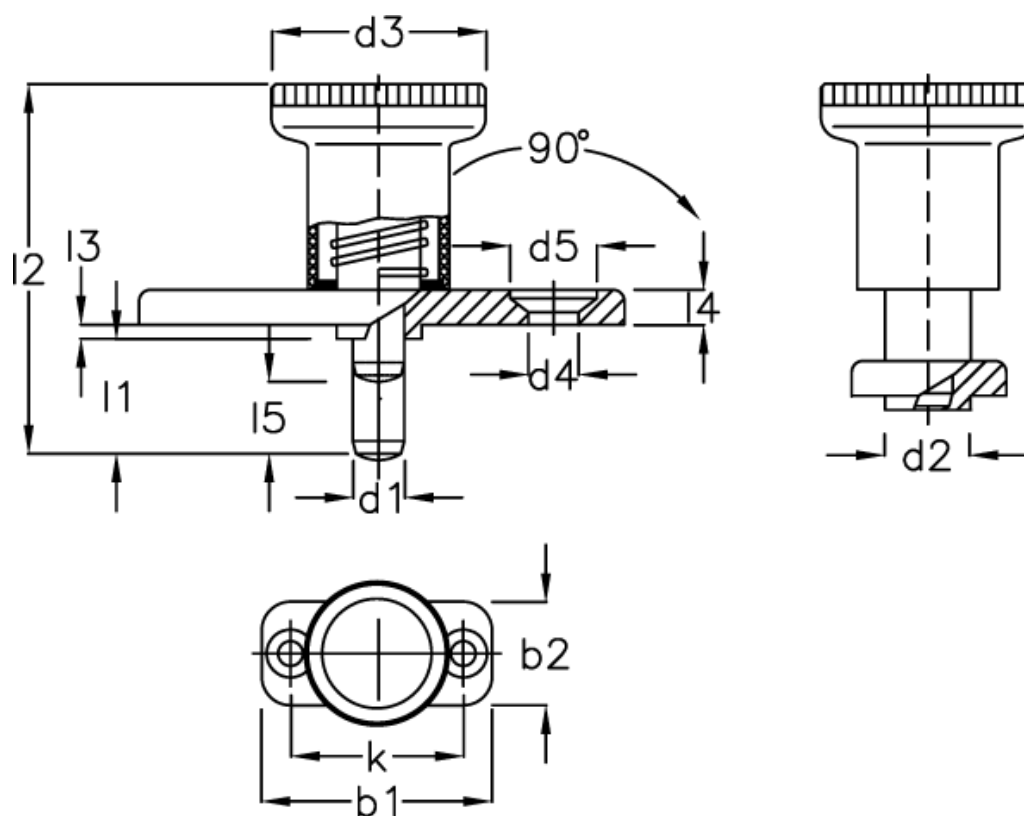

Data Sheet

Article number: 20013005

Description: E+G
Indexing plunger GN 608.1-8-8

Measures

AL	= 500	k	= 34
b1	= 46	l1	= 8
b2	= 20	l2	= 44/54
d1 -0.02/-0.04	= 8	l3 -0,15	= 2.5
d2 -0.02/-0.1	= 12	l4	= 5.5
d3	= 31	l5	= 8
d4	= 5.3	Spring pressure N bottom	= 28
d5	= 10.4	Spring pressure N top	= 15.5